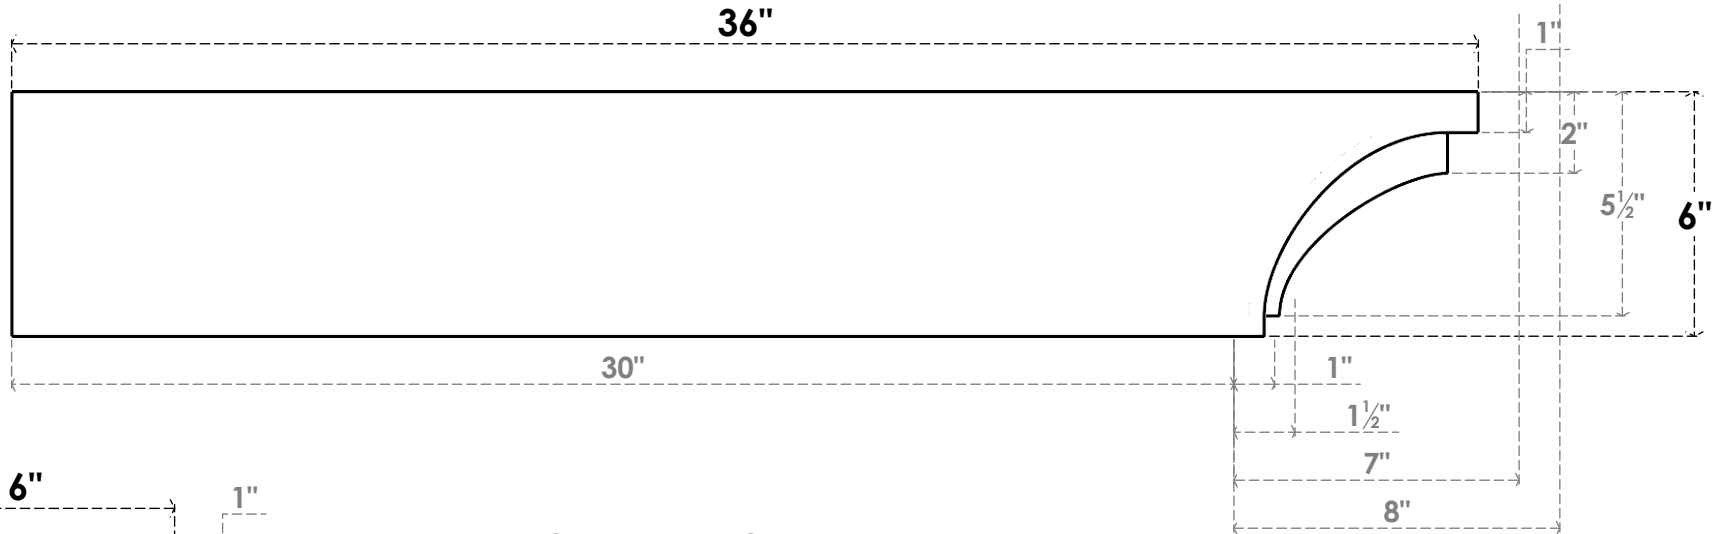

# ITEM NUMBER: RFTURO060X06000X36000X006RIV00RCPR

6"W X 6"H X 36"L TIMBERTHANE ROUGH CEDAR RIVERA FAUX WOOD OPEN RAFTER TAIL, 6"L END, PRIMED TAN

GENERATED DATE : 03/02/2023

EKENA MILLWORK  
 2300 WEST MAIN ST.  
 CLARKSVILLE, TX 75426  
 TOLL FREE: 866-607-0453  
 WWW.EKENAMILLWORK.COM

### NOTES

1. INSTALLATION TO BE COMPLETED IN ACCORDANCE WITH MANUFACTURER'S SPECIFICATIONS.
2. DRAWING MAY NOT BE TO SCALE
3. THIS DRAWING IS INTENDED FOR DESIGN AND PLANNING PURPOSES ONLY.
4. ALL INFORMATION CONTAINED HEREIN WAS CURRENT AT THE TIME OF DEVELOPMENT BUT MUST BE REVIEWED AND APPROVED BY THE PRODUCT MANUFACTURER TO BE CONSIDERED ACCURATE.
5. TIMBERTHANE ARCHITECTURAL PRODUCTS ARE MADE FROM HIGH DENSITY URETHANE AND COME FACTORY PRIMED