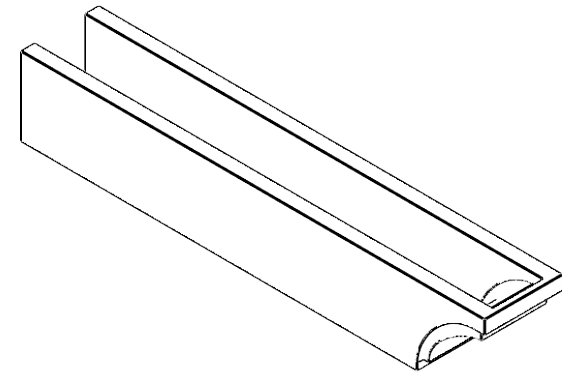

# ITEM NUMBER: RFTURO060X06000X36000X006RIV00RCPR

6"W X 6"H X 36"L TIMBERTHANE ROUGH CEDAR RIVERA FAUX WOOD OPEN RAFTER TAIL, 6"L END, PRIMED TAN

GENERATED DATE : 03/02/2023

EKENA MILLWORK  
 2300 WEST MAIN ST.  
 CLARKSVILLE, TX 75426  
 TOLL FREE: 866-607-0453  
 WWW.EKENAMILLWORK.COM

### NOTES

1. INSTALLATION TO BE COMPLETED IN ACCORDANCE WITH MANUFACTURER'S SPECIFICATIONS.
2. DRAWING MAY NOT BE TO SCALE
3. THIS DRAWING IS INTENDED FOR DESIGN AND PLANNING PURPOSES ONLY.
4. ALL INFORMATION CONTAINED HEREIN WAS CURRENT AT THE TIME OF DEVELOPMENT BUT MUST BE REVIEWED AND APPROVED BY THE PRODUCT MANUFACTURER TO BE CONSIDERED ACCURATE.
5. TIMBERTHANE ARCHITECTURAL PRODUCTS ARE MADE FROM HIGH DENSITY URETHANE AND COME FACTORY PRIMED