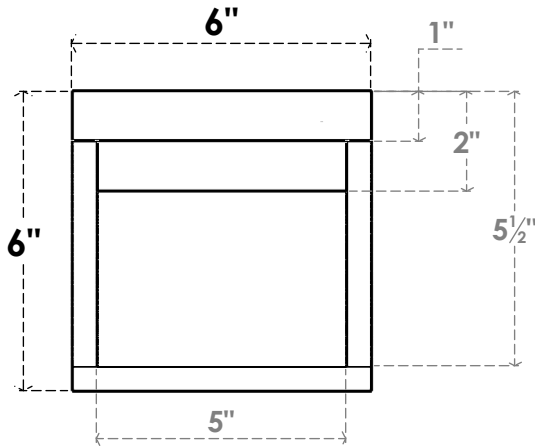

# ITEM NUMBER: RFTURO060X06000X36000X006RIV00RCPR

6"W X 6"H X 36"L TIMBERTHANE ROUGH CEDAR RIVERA FAUX WOOD OPEN RAFTER TAIL, 6"L END, PRIMED TAN

GENERATED DATE : 03/02/2023

EKENA MILLWORK  
 2300 WEST MAIN ST.  
 CLARKSVILLE, TX 75426  
 TOLL FREE: 866-607-0453  
 WWW.EKENAMILLWORK.COM

### NOTES

1. INSTALLATION TO BE COMPLETED IN ACCORDANCE WITH MANUFACTURER'S SPECIFICATIONS.
2. DRAWING MAY NOT BE TO SCALE
3. THIS DRAWING IS INTENDED FOR DESIGN AND PLANNING PURPOSES ONLY.
4. ALL INFORMATION CONTAINED HEREIN WAS CURRENT AT THE TIME OF DEVELOPMENT BUT MUST BE REVIEWED AND APPROVED BY THE PRODUCT MANUFACTURER TO BE CONSIDERED ACCURATE.
5. TIMBERTHANE ARCHITECTURAL PRODUCTS ARE MADE FROM HIGH DENSITY URETHANE AND COME FACTORY PRIMED